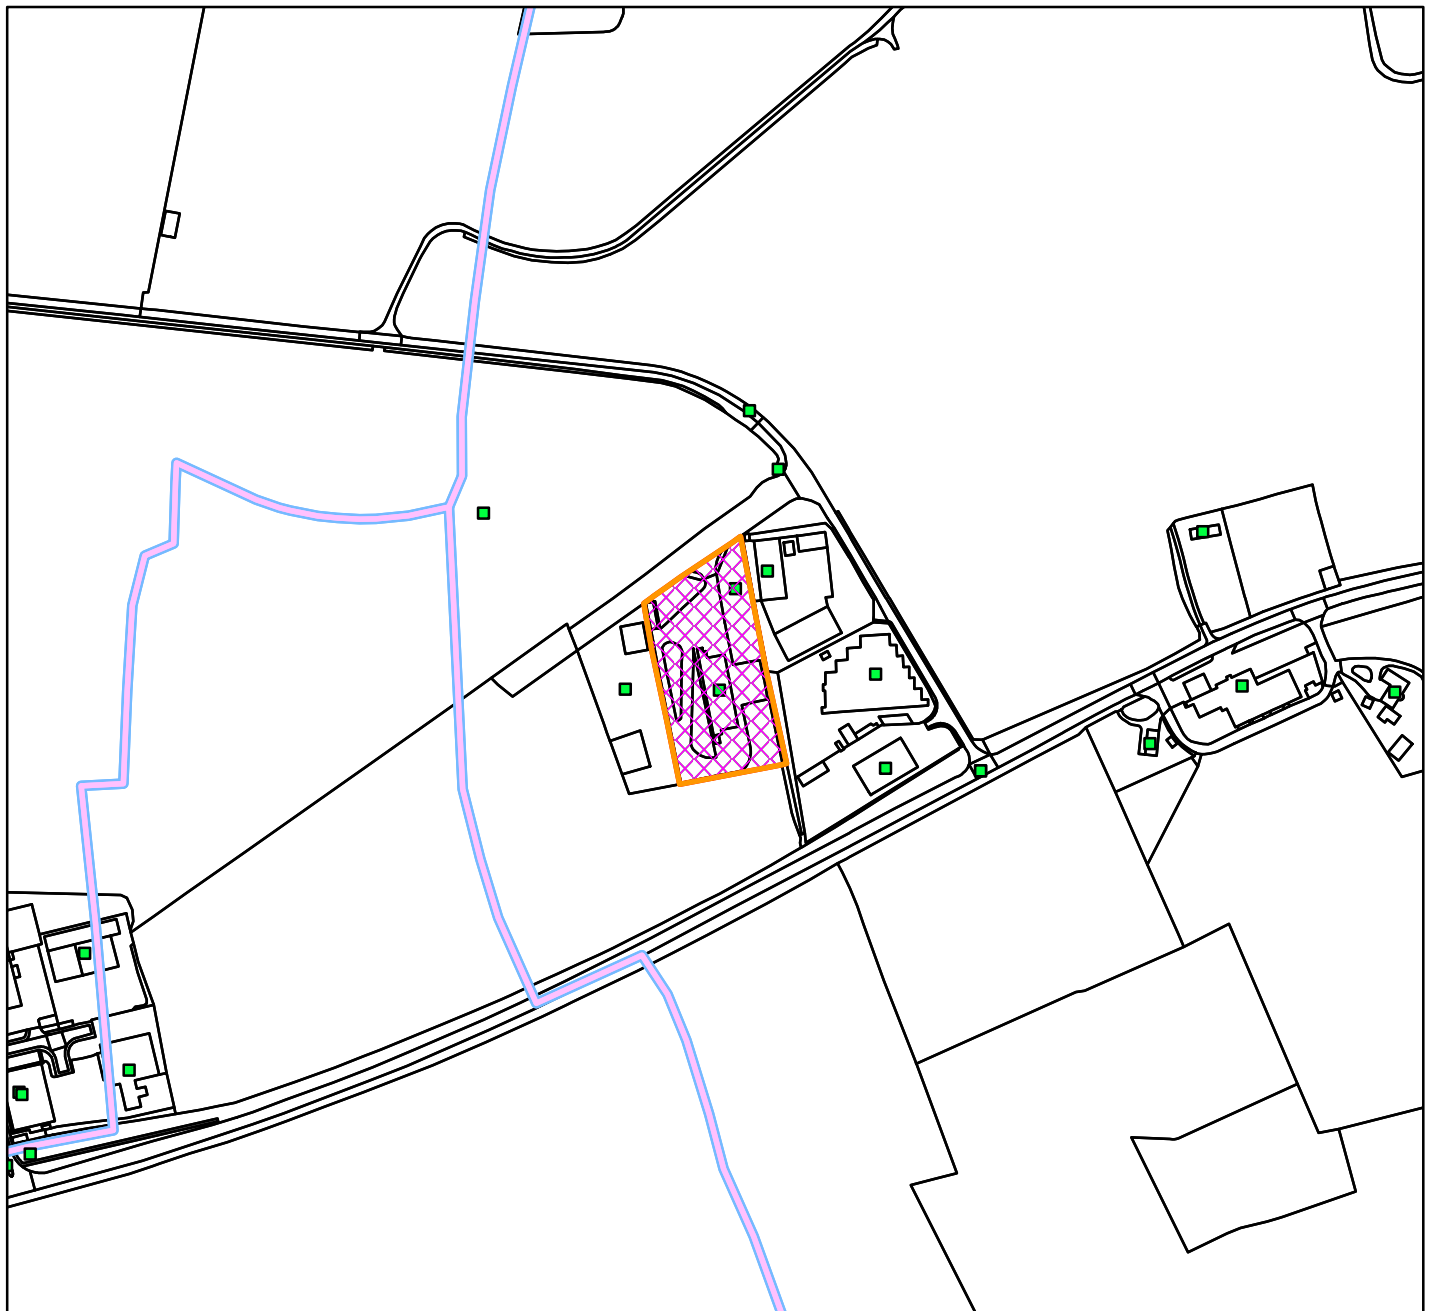

24/01869/F

SJC Trailers Ltd, 6 New Road, Crimlesham, Kings Lynn PE33 9FH

Scale: 1:5,000

Reproduced from the Ordnance Survey map with permission of the Controller of Her Majesty's Stationery Office © Crown Copyright 2012.

Unauthorised reproduction infringes Crown Copyright and may lead to prosecution or civil proceedings.

Organisation	BCKLWN
Department	Department
Comments	Not Set
Date	18/11/2024
MSA Number	0100024314